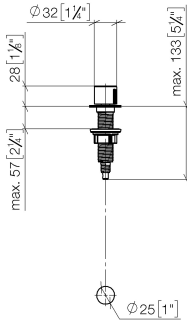

Strainer waste with control handle - Brushed Champagne (22kt Gold)

ELIO

10 712 970

- control for single basin
- including adapter for Bowden cable

Fits ELIO, ENO, MEM, META SQUARE, SYNC and TARA ULTRA

Fits: ELIO, MEM, ENO, SYNC, TARA ULTRA, META SQUARE

| | | |
|---|-------------------------------|---------------|
|  | Brushed Champagne (22kt Gold) | 10 712 970-46 |
|  | Chrome | 10 712 970-00 |
|  | Brushed Platinum | 10 712 970-06 |
|  | Platinum | 10 712 970-08 |
|  | Durabross (23kt Gold) | 10 712 970-09 |
|  | Dark Chrome | 10 712 970-19 |
|  | Brushed Durabross (23kt Gold) | 10 712 970-28 |
|  | Matte Black | 10 712 970-33 |
|  | Champagne (22kt Gold) | 10 712 970-47 |
|  | Brushed Chrome | 10 712 970-93 |
|  | Brushed Dark Platinum | 10 712 970-99 |

10 712 970

mm [inches]

10 712 970

Parts for other finishes can be found here: [Chrome](#)

Spare parts list

| No. | Item Number | Name | Quantity used | Delivery time |
|--|--------------------|------------|---------------|---------------|
| 1 | 09 20 97 030-46 | handle | 1 | 60 |
| 2 | 90 12 12 002 00 90 | fixing cap | 1 | 2 |
| 3 | 09 27 87 011-46 | rosette | 1 | 30 |
| 4 | 09 14 10 042 90 | seal | 1 | 2 |
| 5 | 09 29 06 087-46 | spindle | 1 | - |
| Spare part can no longer be ordered, please order the replacement item | | | | |
| 6 | 04 30 01 029 00 90 | adaptor | 1 | 2 |
| 7 | 09 24 03 175 90 | adaptor | 1 | 2 |
| 8 | 09 11 10 073-07 | connection | 1 | 30 |
| 9 | 09 11 10 074-07 | connection | 1 | 30 |
| 10 | 09 11 10 079-07 | connection | 1 | 30 |
| 11 | 09 30 11 087 90 | disc | 1 | 2 |
| 12 | 09 23 30 024-07 | nut | 1 | 30 |