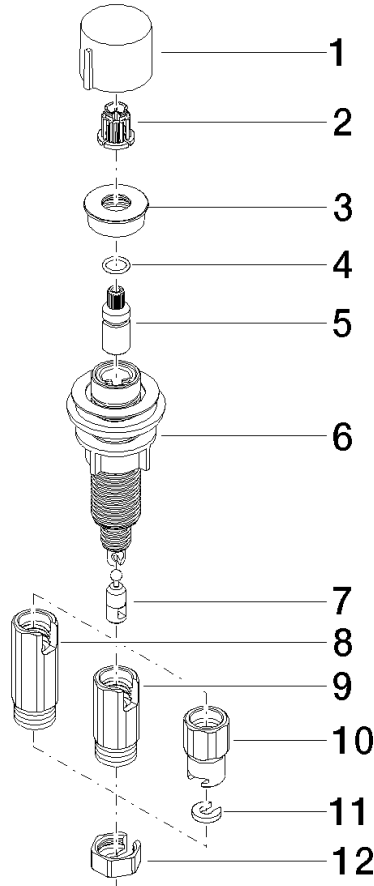

Strainer waste with control handle - Brushed Champagne (22kt Gold)

ELIO

10 712 970

- control for single basin
- including adapter for Bowden cable

Fits ELIO, ENO, MEM, META SQUARE, SYNC and TARA ULTRA

Fits: ELIO, MEM, ENO, SYNC, TARA ULTRA, META SQUARE

| | | |
|---|-------------------------------|---------------|
|  | Brushed Champagne (22kt Gold) | 10 712 970-46 |
|  | Chrome | 10 712 970-00 |
|  | Brushed Platinum | 10 712 970-06 |
|  | Platinum | 10 712 970-08 |
|  | Durabross (23kt Gold) | 10 712 970-09 |
|  | Dark Chrome | 10 712 970-19 |
|  | Brushed Durabross (23kt Gold) | 10 712 970-28 |
|  | Matte Black | 10 712 970-33 |
|  | Champagne (22kt Gold) | 10 712 970-47 |
|  | Brushed Chrome | 10 712 970-93 |
|  | Brushed Dark Platinum | 10 712 970-99 |

10 712 970

mm [inches]

10 712 970

Parts for other finishes can be found here: [Chrome](#)

Spare parts list

| No. | Item Number | Name | Quantity used | Delivery time |
|--|--------------------|------------|---------------|---------------|
| 1 | 09 20 97 030-46 | handle | 1 | 60 |
| 2 | 90 12 12 002 00 90 | fixing cap | 1 | 2 |
| 3 | 09 27 87 011-46 | rosette | 1 | 30 |
| 4 | 09 14 10 042 90 | seal | 1 | 2 |
| 5 | 09 29 06 087-46 | spindle | 1 | - |
| Spare part can no longer be ordered, please order the replacement item | | | | |
| 6 | 04 30 01 029 00 90 | adaptor | 1 | 2 |
| 7 | 09 24 03 175 90 | adaptor | 1 | 2 |
| 8 | 09 11 10 073-07 | connection | 1 | 30 |
| 9 | 09 11 10 074-07 | connection | 1 | 30 |
| 10 | 09 11 10 079-07 | connection | 1 | 30 |
| 11 | 09 30 11 087 90 | disc | 1 | 2 |
| 12 | 09 23 30 024-07 | nut | 1 | 30 |